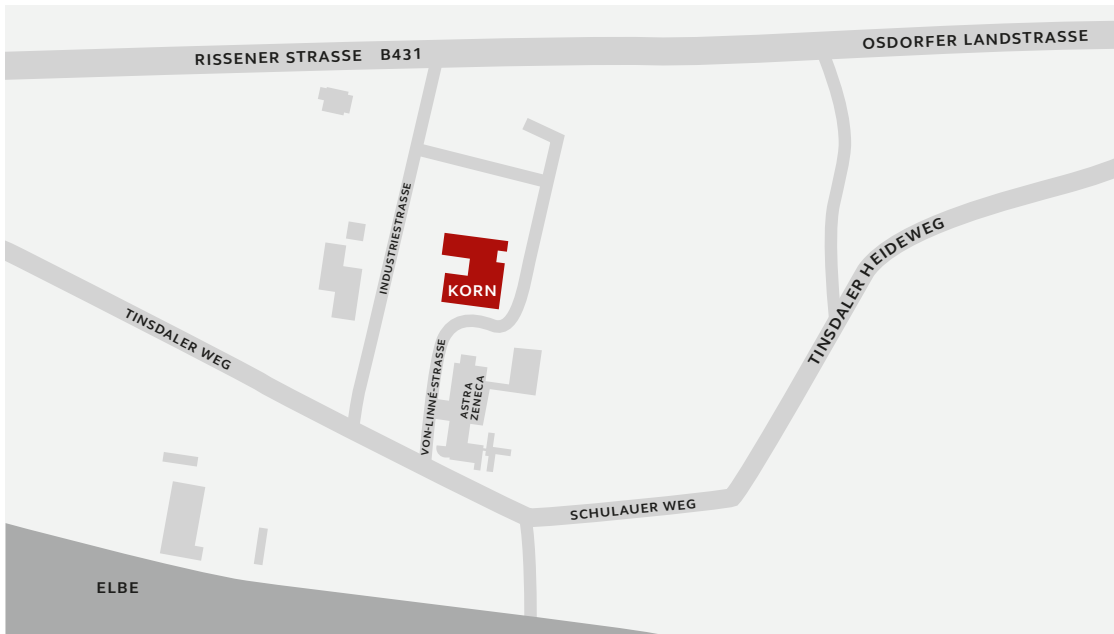

## ROUTING

### WITH PUBLIC TRANSPORTATION

#### From Hamburg Airport and Hamburg Central Station

- Take the suburban railway S1 or S21 in the direction to Wedel or Blankenese and take the exit at the train station Blankenese
- From there continue with the bus line 189 in the direction of train station Wedel and get off at the Grenzweg stop
- Walk along the Tinsdaler Weg and turn right into the Von-Linné-Straße (foot walk 7 minutes)
- The office entrance of KORN Windows & Doors GmbH faces directly the street

#### From Hamburg Airport

- Start southwest in the direction Flughafenstraße and stay left hand
- Follow the road sign Luftwerft and turn right to the street Weg beim Jäger
- Take the first exit in the roundabout on Spreenende and forward to Papenreye
- Turn left to Kollaustraße / B447
- Turn right into the Niendorfer Straße and forward to Oddernskamp
- Turn right to Gazellenkamp
- From there turn left to Tierparkallee
- Turn right into Koppelstraße and onward to Sportplatzring, Volksparkstraße, Binsberg, Farnhornstieg and Farnhornweg
- From Farnhornweg turn left into Elbgaustraße and onward to Rugenbarg and Rugenfeld
- Turn right to Osdorfer Landstraße / B431
- Turn left to Sülldorfer Brooksweg and onwards to Tinsdaler Heideweg, Schulauer Weg and Tinsdaler Weg
- After the AstraZeneca premises turn right into the Von-Linné-Straße
- The office entrance of KORN Windows & Doors GmbH faces directly the street